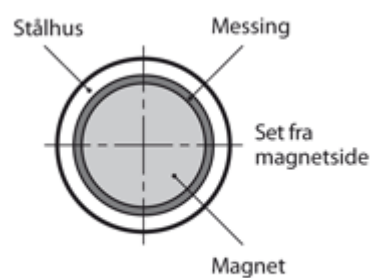

Article number: 201238031

Description: E+G Bar magnet w/female thread GN 52.3-AN-35-RT  
AN Alu, nickel, cobalt, 280°C, 150N, Red Lacquered

## Measures

d1 = 35

d2 = M6

h = 30 ±0,2

Holding force N = 150

Material = AN Alu, nickel, cobalt, 280°C

t = 9