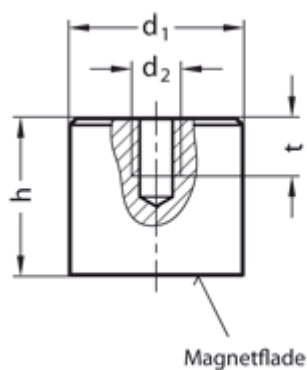

Article number: 201238031

Description: E+G Bar magnet w/female thread GN 52.3-AN-35-RT  
AN Alu, nickel, cobalt, 280°C, 150N, Red Lacquered

## Measures

d1 = 35

d2 = M6

h = 30 ±0,2

Holding force N = 150

Material = AN Alu, nickel, cobalt, 280°C

t = 9